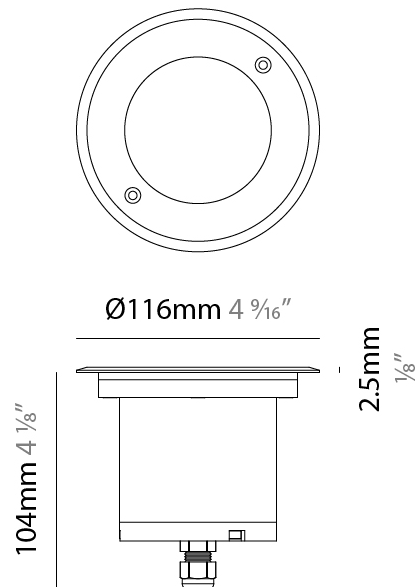

GENERAL

Series: Caliber
Subseries: Caliber 120 D
Brand: Unonovesette
Division: Exterior
Mounting Type: Recessed
Mounting Location: In-Ground
Subcategory: Drive Over

PHYSICAL

Shape: Square
Diameter (mm): 116
Diameter (in): 4 ⁹/₁₆
Height (mm): 104
Height (in): 4 ¹/₈
Light Distribution: Direct
Weight (kg): 0.900
Weight (lbs): 1.98
Installation Requirement: Housing box
Diffuser: Extra clear glass 6mm
Fixture Finish: [ASB / SST](#)
Fixture Material: Stainless Steel AISI 316L
Cable Details: 350mm NS20N PCP 2x0.5 mm2

ELECTRICAL

Lamp Type: LED
Input Wattage (W): 9.04
Total Output Wattage (W): 8.5
Dimming: Non-Dimming / Phase Dimming (120Vac only) / 0-10V Dimming
Driver Included: No
Driver Location: Remote
Driver Type: Constant Voltage - Universal
Driver Class: Class 2
Input Voltage (V): 120 - 277
Output Voltage (V): 24

LED

Number of LEDs: 1
Color Temperature (°K): [2700 / 3000 / 4000](#)
Max. Delivered Lumen (lm): 730 (3000K)
CRI: >90 CRI
Lamp Life (hrs): 100000

OPTICAL

Optic°: [10 / 35 / 50](#)
Beam Angle: Narrow / Medium / Wide
Adjustability: Rotational 360°; Tilt 15°

RATINGS AND CERTIFICATIONS

Certified By: Certified for North American Standards
IP rating: IP68 (not for permanent immersion)
IK Rating: IK08
Marine Grade: Stainless Steel AISI 316L

PROJECT
TYPE
SPECIFIER
QUANTITY
DATE